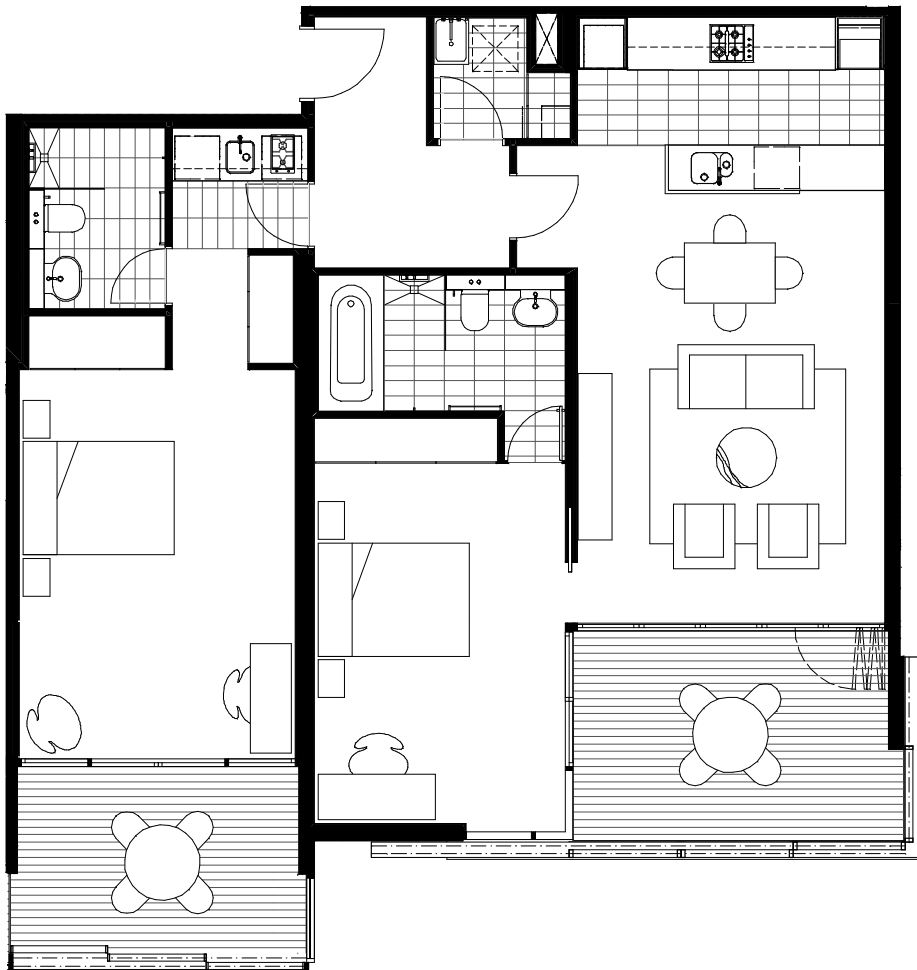

NORTH

CENTRAL

SOUTH

2 BEDROOM
DRAFT FLOOR PLAN

APARTMENT

N1106

AREAS
INTERNAL
EXTERNAL
TOTAL

M²
102
22
124

DRAFT FLOOR PLAN. ALL DIMENSIONS ARE APPROXIMATE.

REV F JUNE 09.